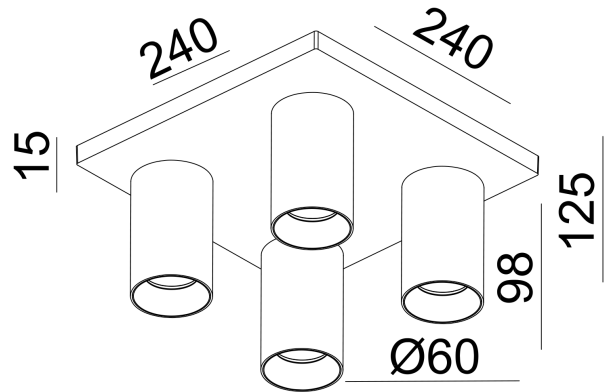

## PRODUCT SHEET

Tania Mini S4 GU10

Art. no: 101084-3

Lighting Solutions

# Tania Mini S4 GU10

Tania Mini S4 is a small quadruple spotlight modern and contemporary design for surface mounting. GU10 light source not included. Gold front ring can be purchased separately.

### SPECIFICATIONS

Lightsource Type:	Lightsource not included
Max. Power [W]:	4x7,5
Socket / Cap-Base:	GU10
Dimming:	Light bulb dependent
System Voltage [V]:	230V 50Hz
Connection:	Terminal
Mounting:	Ceiling, Surface
Color:	White
Length [mm]:	240mm
Height [mm]:	125mm
Width [mm]:	240mm