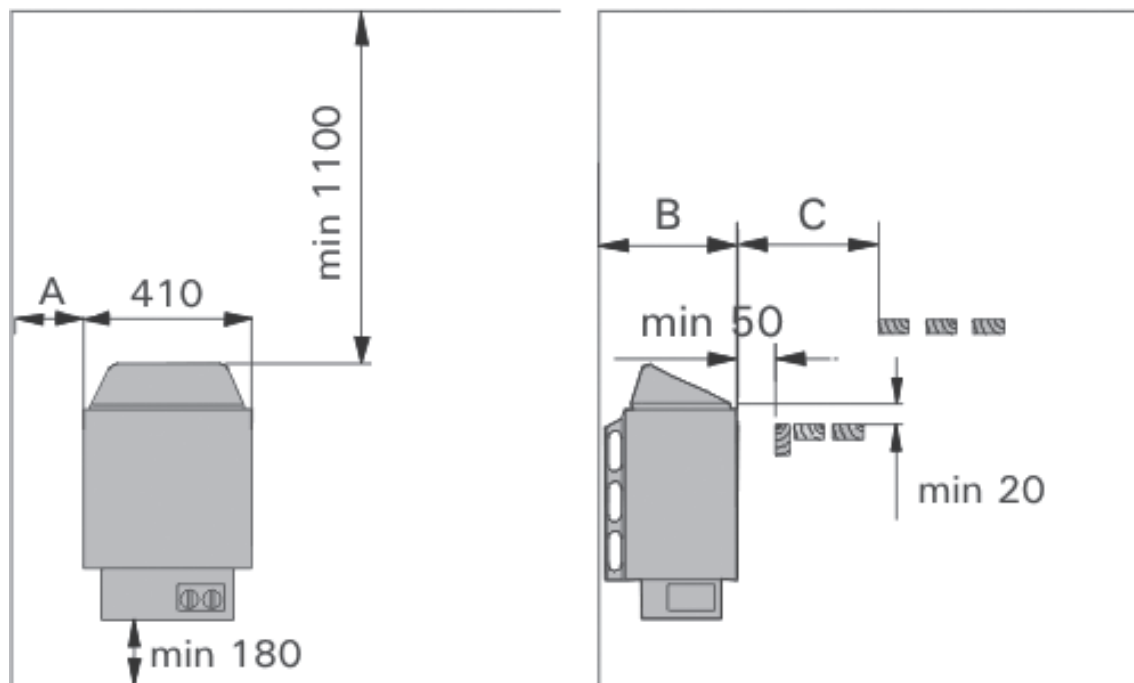

SAUNA HEATERS

IMAGE® MODEL S & E

Model S & E	52-300045	52-300060	52-400060	52-300080	52-400080
Output kW	4.5	6	6	8	8
Sauna room min m ³	3	5	5	7	7
Sauna room max m ³	6	8	8	12	12
Sauna room height min cm	190	190	190	190	190
Stone space max kg	25	25	25	25	25
Dimensions width mm	410	410	410	410	410
Dimensions height mm	600	600	600	600	600
Dimensions depth mm	280	280	280	280	280
Weight kg	16	16	16	16	16
Supply voltage 3-phase	400V3N	400V3N	400V3N	400V3N	400V3N
Connecting cable mm ²	5 x 1,5	5 x 1,5	5 x 1,5	5 x 2,5	5 x 2,5
Fuse A	3 x 10	3 x 10	3 x 10	3 x 16	3 x 16
Supply voltage 1-phase. Options.	230V1N	230V1N	230V1N	-	-
Control unit	Built-in	Built-in	54-150400	Built-in	54-150400
Safety distance A to wall mm	35	50	50	100	100
Safety distance B to front lower platform mm	20	30	30	30	30
Safety distance C to upper platform mm	35	50	120	80	150
Safety distance D to ceiling mm	1100	1100	1100	1100	1100
Safety distance E to floor mm	150	150	150	150	150