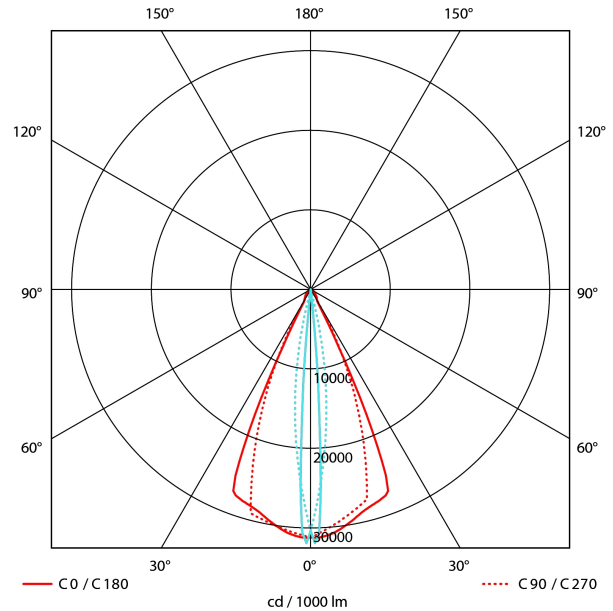

PRODUCT SHEET

Zoom Mini Spotlight

Art. no: 7064-02-560-3

Lighting Solutions

Zoom Mini Spotlight

Zoom Mini is relatively small spotlight for use in track lighting systems. The unique zoom patent makes it possible to vary the beam angle between 5 - and 60 degrees making this model highly versatile. The Zoom Mini is available in both 2700 and 3000 Kelvin and is made from robust die-cast aluminum.

SPECIFICATIONS

Lightsource Type:	LED (built in)
System Power [W]:	15W
CCT (Color Temperature):	3000K
CRI / Ra:	90
Lumen LED (tc=25):	1300lm
Beam Angle:	5-60°
Lens (Diffuser):	Clear
Dimming:	Phase-Cut
System Voltage [V]:	230V 50Hz
Connection:	Track 3-Circuit
Mounting:	Track, Ceiling
Lifetime [h]:	L80B50: 50 000h
MacAdam (SDCM):	3
Color:	White
Length [mm]:	261mm
Width [mm]:	60mm
Weight [kg]:	0,95kg