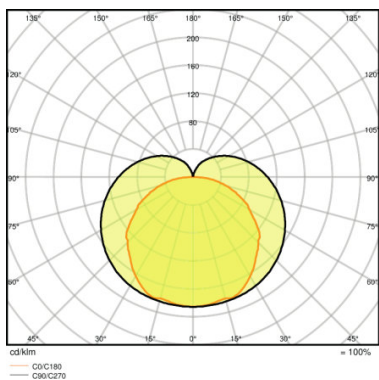

LN COMP SWITCH 300 4 W 3000 K, LN COMP SWITCH 300 4 W 4000 K

LN COMP SWITCH 600 8 W 3000 K, LN COMP SWITCH 600 8 W 4000 K

LN COMP SWITCH 900 12 W 3000 K, LN COMP SWITCH 900 12 W 4000 K

LN COMP SWITCH 1200 14 W 3000 K, LN COMP SWITCH 1200 14 W 4000 K