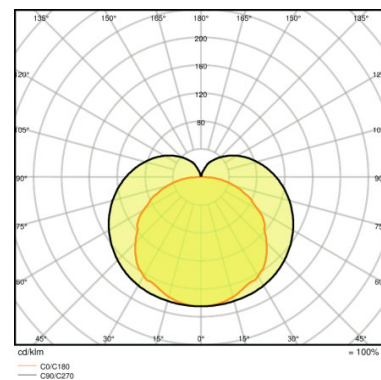

LN COMP SWITCH 300 4 W 3000 K, LN COMP SWITCH 300 4 W 4000 K

LN COMP SWITCH 600 8 W 3000 K, LN COMP SWITCH 600 8 W 4000 K

LN COMP SWITCH 900 12 W 3000 K, LN COMP SWITCH 900 12 W 4000 K

LN COMP SWITCH 1200 14 W 3000 K, LN COMP SWITCH 1200 14 W 4000 K