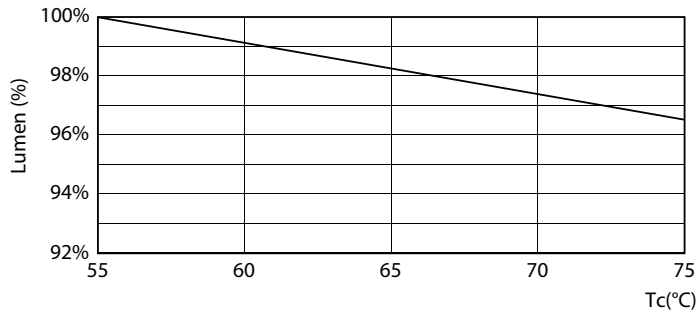

Spectral Power Distribution Colour

Levetid

FailureRate

Life Expectancy Diagram

CorePro LEDtube EM/Mains

Levetid

LumenVsTc

LifetimeVsTc