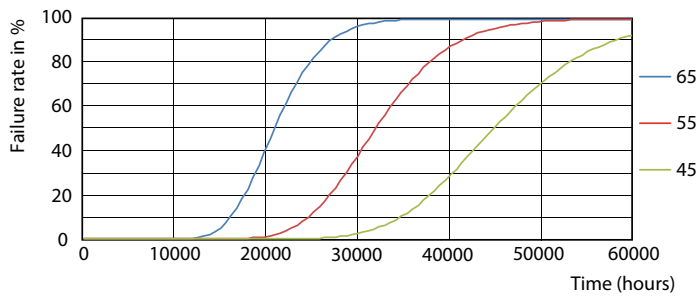

Spectral Power Distribution Colour

Levetid

FailureRate

Life Expectancy Diagram

CorePro LEDtube EM/Mains

Levetid

LumenVsTc

LifetimeVsTc