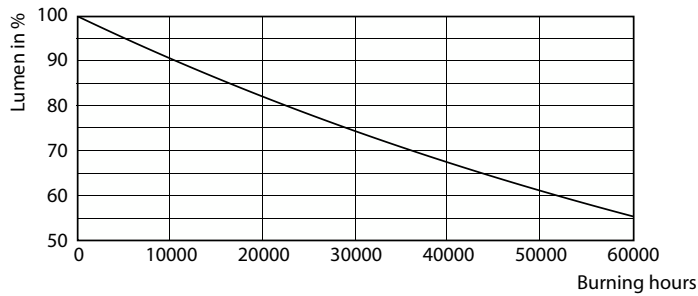

Spectral Power Distribution Colour

Levetid

FailureRate

Life Expectancy Diagram

CorePro LEDtube EM/Mains

Levetid

LumenVsTc

LifetimeVsTc