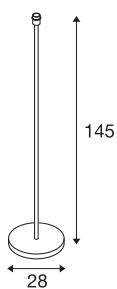

FENDA

floor stand, lamp base, TC-(D,H,T,Q)SE, black, without shade, max. 60W

We offer a new basic design for living room lights with the FENDA floor stand. The black base allows it to be combined with various shades from the FENDA series. Prepared to take LED or energy-saving lamps with an E27 socket, the FENDA is ready for direct connection to the 230V mains supply. In addition, a switch is included located in the connection lead.

TECHNICAL DATA

Item no.:	155790
Socket	E27
Number of sockets	1
Primary nominal voltage	220-240V ~50/60Hz mA/V
Height	145 cm
Diameter	28 cm
Net weight	5.994 kg
Gross weight	6.818 kg
IP Code	IP 20
Safety class	II
Impact resistance class	IK03
Impact resistance	0,35 Joule
Assembly	Mobile
Wattage	60 W
Color	black
Maximum ambient temperature	40 °C
BIG WHITE Page	104