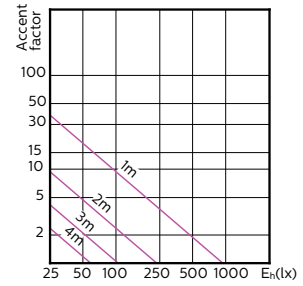

MASTER LEDspot ExpertColor MV 50W GU10 930
36D

MASTER LEDspot ExpertColor MV 50W GU10 940
36D

Accent Diagrams

Accent Diagrams

Beam Diagrams

Beam Diagrams