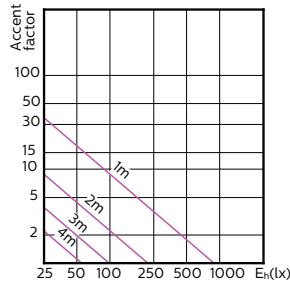

MASTER LEDspot ExpertColor MV 50W GU10 930
36D

MASTER LEDspot ExpertColor MV 50W GU10 940
36D

Accent Diagrams

Accent Diagrams

Beam Diagrams

Beam Diagrams