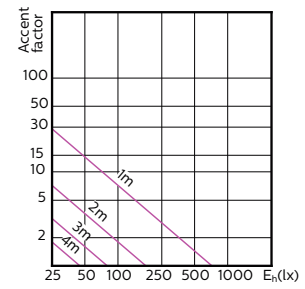

Accent Diagrams