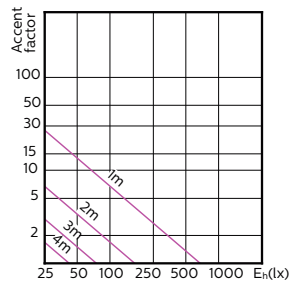

Accent Diagrams