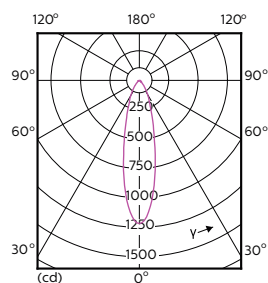

**MASTER LEDspot ExpertColor MV 50W GU10 940
25D**