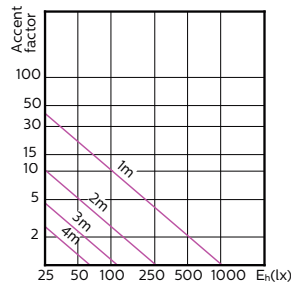

Accent Diagrams