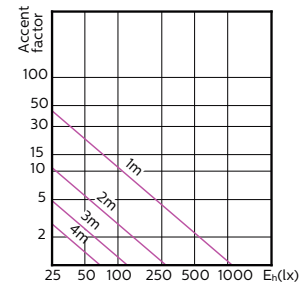

Accent Diagrams