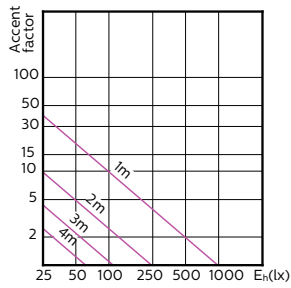

Accent Diagrams