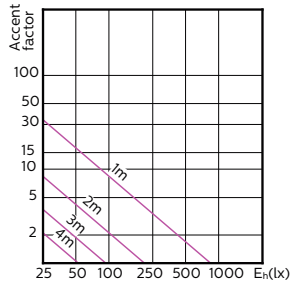

MASTER LEDspot ExpertColor MV 50W GU10 930
36D

MASTER LEDspot ExpertColor MV 50W GU10 940
36D

Accent Diagrams

Accent Diagrams

Beam Diagrams

Beam Diagrams