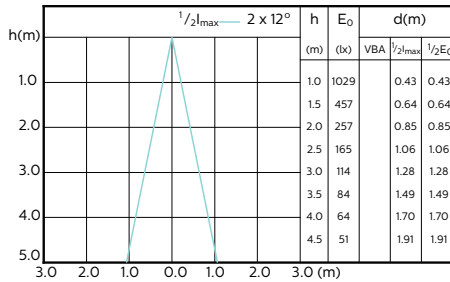

MASTER LEDspot ExpertColor MV 50W GU10 930
36D

MASTER LEDspot ExpertColor MV 50W GU10 940
36D

Accent Diagrams

Accent Diagrams

Beam Diagrams

Beam Diagrams