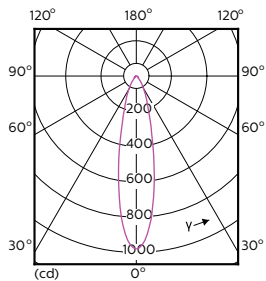

MASTER LEDspot ExpertColor MV

Light Distribution Diagrams

**MASTER LEDspot ExpertColor MV 35W GU10 927
25D**