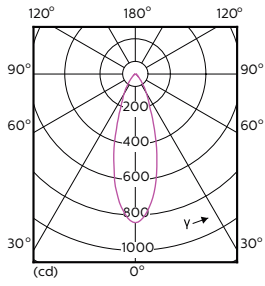

MASTER LEDspot ExpertColor MV

Light Distribution Diagrams

MASTER LEDspot ExpertColor MV 50W GU10 927
36D