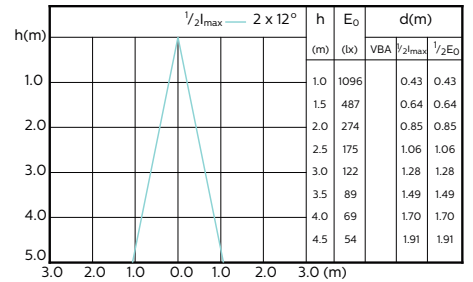

MASTER LEDspot ExpertColor MV 50W GU10 930
36D

MASTER LEDspot ExpertColor MV 50W GU10 940
36D

Accent Diagrams

Accent Diagrams

Beam Diagrams

Beam Diagrams