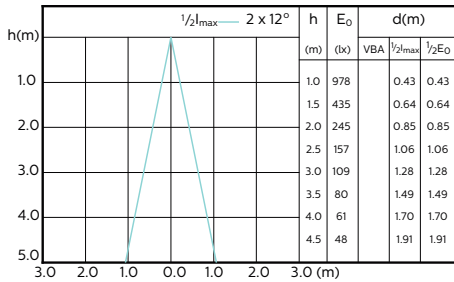

MASTER LEDspot ExpertColor MV 50W GU10 930
36D

MASTER LEDspot ExpertColor MV 50W GU10 940
36D

Accent Diagrams

Accent Diagrams

Beam Diagrams

Beam Diagrams