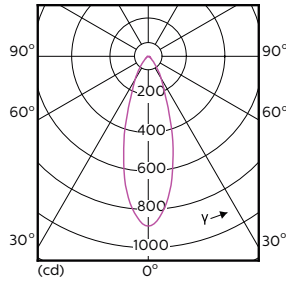

**MASTER LEDspot ExpertColor MV 50W GU10 930
25D**

**MASTER LEDspot ExpertColor MV 50W GU10 940
25D**

MASTER LEDspot ExpertColor MV

Light Distribution Diagrams

MASTER LEDspot ExpertColor MV 50W GU10 927
36D