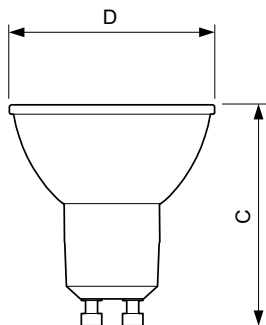

MASTER LEDspot ExpertColor MV

Versions

Målskitse

Product	D	C
MASTER LED ExpertColor 3.9-35W GU10 927 25D	50 mm	54 mm
MASTER LED ExpertColor 3.9-35W GU10 930 25D	50 mm	54 mm
MASTER LED ExpertColor 3.9-35W GU10 940 25D	50 mm	54 mm
MASTER LED ExpertColor 3.9-35W GU10 927 36D	50 mm	54 mm
MASTER LED ExpertColor 3.9-35W GU10 930 36D	50 mm	54 mm
MASTER LED ExpertColor 5.5-50W GU10 940 36D	50 mm	54 mm
MASTER LED ExpertColor 5.5-50W GU10 927 25D	50 mm	54 mm
MASTER LED ExpertColor 5.5-50W GU10 930 25D	50 mm	54 mm
MASTER LED ExpertColor 5.5-50W GU10 927 36D	50 mm	54 mm
MASTER LED ExpertColor 5.5-50W GU10 940 25D	50 mm	54 mm
MASTER LED ExpertColor 5.5-50W GU10 930 36D	50 mm	54 mm
MASTER LED ExpertColor 3.9-35W GU10 940 36D	50 mm	54 mm