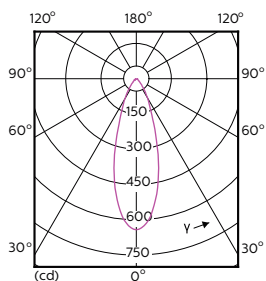

Order Code	Full Product Name	Lysstrøm		
		(nominel) (nom.)	Lysstyrke (nom.)	Nominel spredningsvinkel
70761600	MASTER LED ExpertColor 5.5-50W GU10 927 25D	355 lm	1000 cd	25 °
70763000	MASTER LED ExpertColor 5.5-50W GU10 930 25D	375 lm	1000 cd	25 °
70765400	MASTER LED ExpertColor 5.5-50W GU10 940 25D	400 lm	1050 cd	25 °
70767800	MASTER LED ExpertColor 5.5-50W GU10 927 36D	355 lm	800 cd	36 °
70769200	MASTER LED ExpertColor 5.5-50W GU10 930 36D	375 lm	800 cd	36 °
70771500	MASTER LED ExpertColor 5.5-50W GU10 940 36D	400 lm	850 cd	36 °

MASTER LEDspot ExpertColor MV

Light Distribution Diagrams

**MASTER LEDspot ExpertColor MV 35W GU10 927
25D**

**MASTER LEDspot ExpertColor MV 35W GU10 930
25D**

**MASTER LEDspot ExpertColor MV 35W GU10 940
25D**