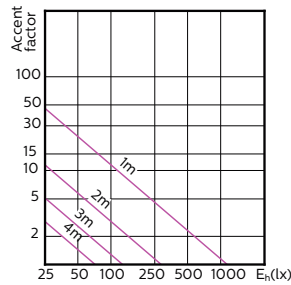

Accent Diagrams