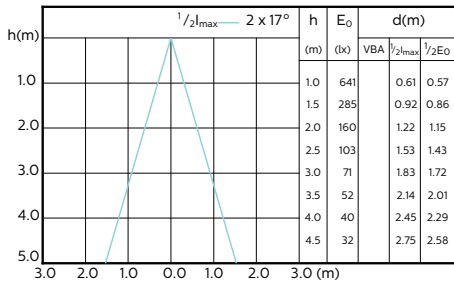

MASTER LEDspot ExpertColor MV 50W GU10 930
36D

MASTER LEDspot ExpertColor MV 50W GU10 940
36D

Accent Diagrams

Accent Diagrams

Beam Diagrams

Beam Diagrams