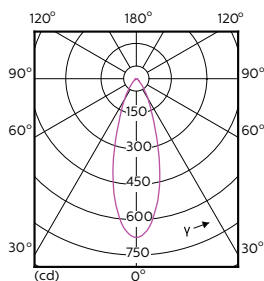

**MASTER LEDspot ExpertColor MV 35W GU10 930
36D**