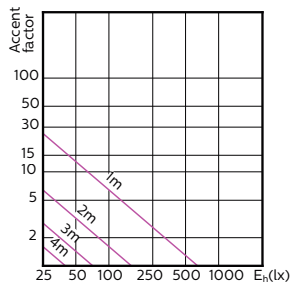

Accent Diagrams