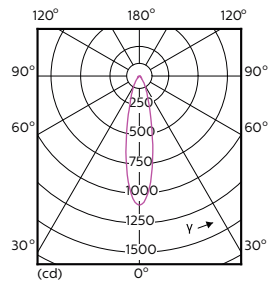

Order Code	Full Product Name	Lysstrøm		
		(nominel) (nom.)	Lysstyrke (nom.)	Nominel spredningsvinkel
70761600	MASTER LED ExpertColor 5.5-50W GU10 927 25D	355 lm	1000 cd	25 °
70763000	MASTER LED ExpertColor 5.5-50W GU10 930 25D	375 lm	1000 cd	25 °
70765400	MASTER LED ExpertColor 5.5-50W GU10 940 25D	400 lm	1050 cd	25 °
70767800	MASTER LED ExpertColor 5.5-50W GU10 927 36D	355 lm	800 cd	36 °
70769200	MASTER LED ExpertColor 5.5-50W GU10 930 36D	375 lm	800 cd	36 °
70771500	MASTER LED ExpertColor 5.5-50W GU10 940 36D	400 lm	850 cd	36 °

MASTER LEDspot ExpertColor MV

Light Distribution Diagrams

**MASTER LEDspot ExpertColor MV 35W GU10 927
25D**

**MASTER LEDspot ExpertColor MV 35W GU10 930
25D**

**MASTER LEDspot ExpertColor MV 35W GU10 940
25D**