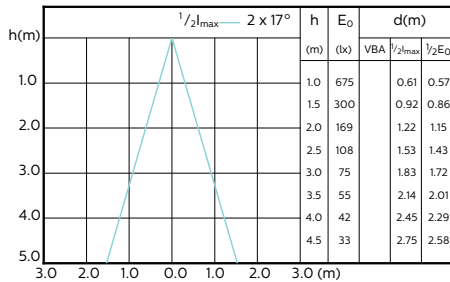

MASTER LEDspot ExpertColor MV 50W GU10 930
36D

MASTER LEDspot ExpertColor MV 50W GU10 940
36D

Accent Diagrams

Accent Diagrams

Beam Diagrams

Beam Diagrams