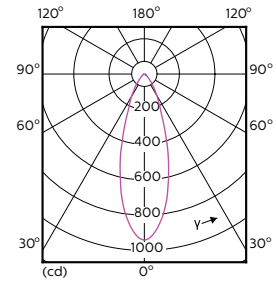

MASTER LEDspot ExpertColor MV 50W GU10 940
36D