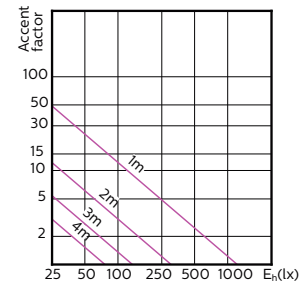

Accent Diagrams