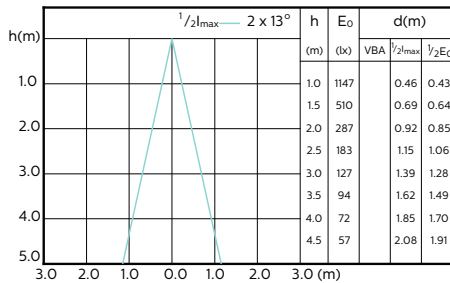

MASTER LEDspot ExpertColor MV 50W GU10 930
36D

MASTER LEDspot ExpertColor MV 50W GU10 940
36D

Accent Diagrams

Accent Diagrams

Beam Diagrams

Beam Diagrams