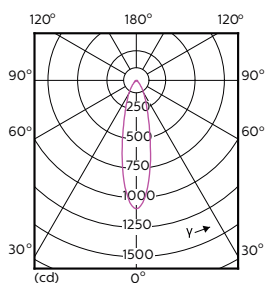

**MASTER LEDspot ExpertColor MV 50W GU10 927
25D**