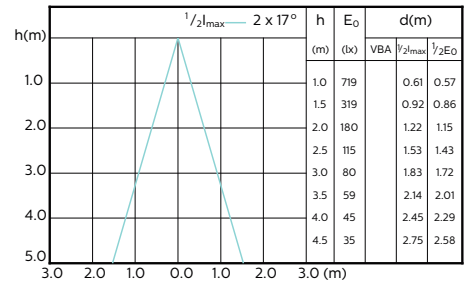

MASTER LEDspot ExpertColor MV 50W GU10 930
36D

MASTER LEDspot ExpertColor MV 50W GU10 940
36D

Accent Diagrams

Accent Diagrams

Beam Diagrams

Beam Diagrams