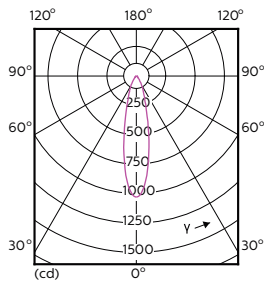

**MASTER LEDspot ExpertColor MV 35W GU10 930
25D**