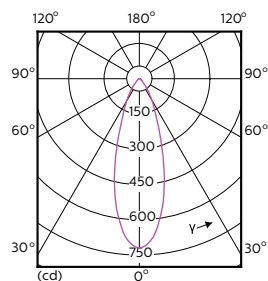

**MASTER LEDspot ExpertColor MV 35W GU10 940
36D**