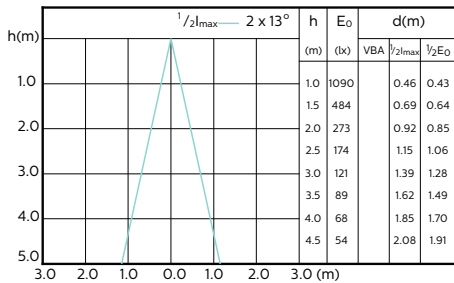

MASTER LEDspot ExpertColor MV 50W GU10 930
36D

MASTER LEDspot ExpertColor MV 50W GU10 940
36D

Accent Diagrams

Accent Diagrams

Beam Diagrams

Beam Diagrams