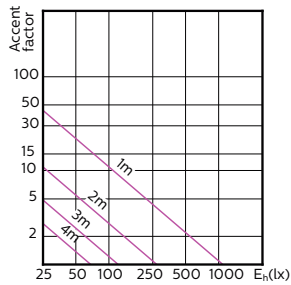

Accent Diagrams