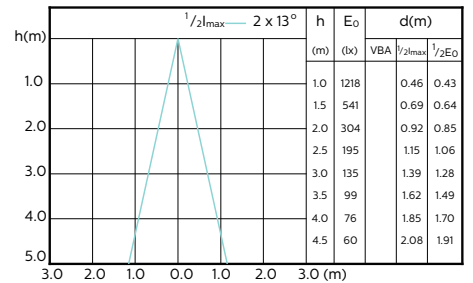

MASTER LEDspot ExpertColor MV 50W GU10 930
36D

MASTER LEDspot ExpertColor MV 50W GU10 940
36D

Accent Diagrams

Accent Diagrams

Beam Diagrams

Beam Diagrams