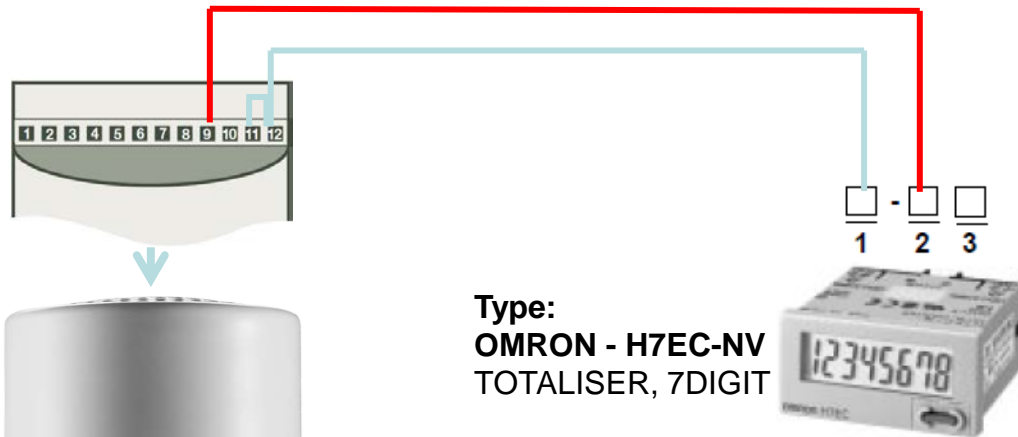

# Hvordan forbindes en "tæller" til en central?

Type:  
**OMRON - H7EC-NV**  
TOTALISER, 7DIGIT

**Lithium Battery** Y92S-36

TOTALISER, 7DIGIT  
No. of Digits / Alpha: 8  
Digit Height: 8.6mm  
Supply Voltage Range: -  
Power Consumption: 300mW  
Panel Cutout Height: 22.2mm  
Panel Cutout Width: 45mm  
Counting Speed: 1kHz  
Operating Temperature Range: -10°C to +55°C  
External Depth: 48.5mm  
External Length / Height: 24mm  
External Width: 48mm  
Operating Temperature Max: 55°C  
Operating Temperature Min: -10°C

Foto Gong central  
type 33-400/410/450