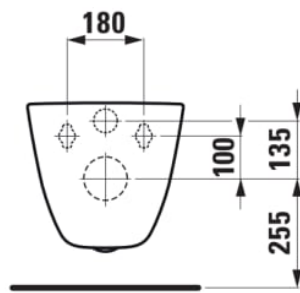

LAUFEN PRO

Wall-hung WC 'rimless', washdown

DIMENSIONS

Length	530 mm
Width	360 mm
Height	340 mm

COLOUR AND FINISH

■ 716 Black Matt

OPTIONS

000 - standard option

SPECIFICATION TEXT

Wall-hung WC rimless, washdown LAUFEN PRO, sanitary ceramic for concealed cistern, EN 977, EN 33, 4,5/3-l-flush, dimensions 360 x 530 x 340 mm, concealed trap, concealed fixation.

Special feature: rimless, concealed surfaces directing water are fully glazed throughout, vacuum checked.

Flushing system : Washdown

Installation type : Wall-hung

Outlet type : Horizontal

Rim type : Rimless

Shape : Round

Style : Neutral

Water Inlet System : Back Inlet

TECHNICAL DRAWINGS