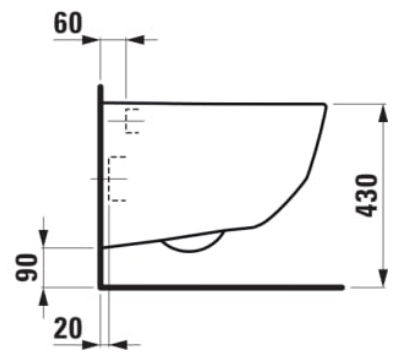

Flushing system : Washdown

Installation type : Wall-hung

Outlet type : Horizontal

Rim type : Rimless

Shape : Round

Style : Neutral

Water Inlet System : Back Inlet

TECHNICAL DRAWINGS