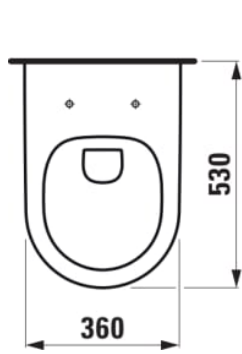

LAUFEN PRO

Wall-hung WC 'rimless', washdown

DIMENSIONS

Length	530 mm
Width	360 mm
Height	340 mm

COLOUR AND FINISH

■ 716 Black Matt

OPTIONS

000 - standard option

SPECIFICATION TEXT

Wall-hung WC rimless, washdown LAUFEN PRO, sanitary ceramic for concealed cistern, EN 977, EN 33, 4,5/3-l-flush, dimensions 360 x 530 x 340 mm, concealed trap, concealed fixation.

Special feature: rimless, concealed surfaces directing water are fully glazed throughout, vacuum checked.

Flushing system : Washdown

Installation type : Wall-hung

Outlet type : Horizontal

Rim type : Rimless

Shape : Round

Style : Neutral

Water Inlet System : Back Inlet

TECHNICAL DRAWINGS