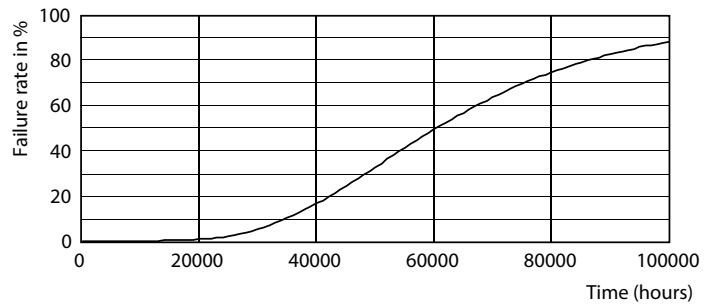

Life Expectancy Diagram