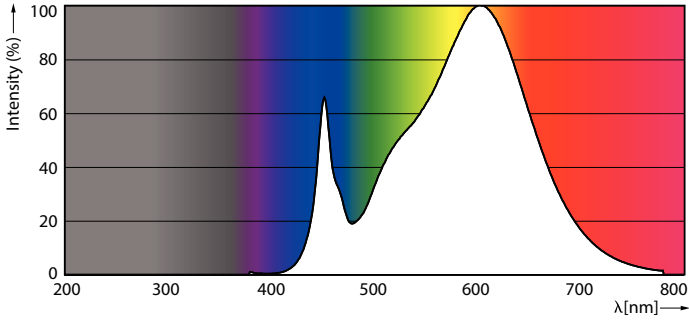

MASTER Value LEDtube T8

Photometric data

LEDtube MAS 15,5W G13 2300lm 830