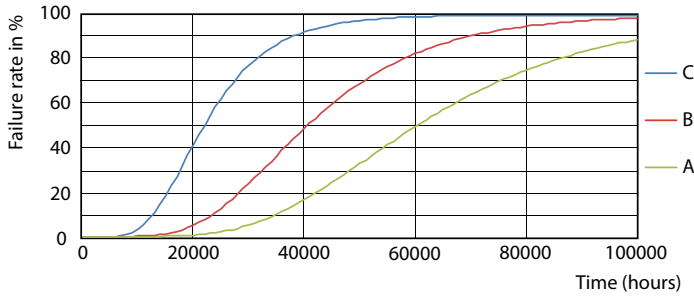

MASTER Value LEDtube T8

Photometric data

Lifetime

Lumen Maintenance Diagram