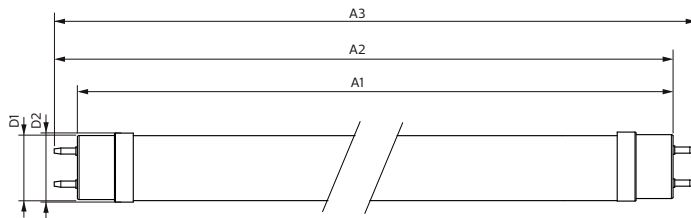

Product data

General information		LLMF At End Of Nominal Lifetime (Nom) 70 %	
Cap-Base	G13 [Medium Bi-Pin Fluorescent]	Operating and electrical	
CE mark	Yes	Input Frequency	50 to 60 Hz
EU RoHS compliant	Yes	Power (Nom)	15.5 W
Nominal Lifetime (Nom)	60000 h	Lamp Current (Max)	73 mA
Switching Cycle	200000	Lamp Current (Min)	67 mA
Flux measurement reference	Sphere	Starting Time (Nom)	0.5 s
Tier	MASTER Value	Warm Up Time to 60% Light (Nom)	0.5 s
Light technical		Power Factor (Nom)	0.9
Color Code	830 [CCT of 3000K]	Voltage (Nom)	220-240 V
Beam Angle (Nom)	190 °	Temperature	
Luminous Flux (Nom)	2300 lm	T-Ambient (Max)	45 °C
Color Designation	White (WH)	T-Ambient (Min)	-20 °C
Correlated Color Temperature (Nom)	3000 K	T-Storage (Max)	65 °C
Luminous Efficacy (rated) (Nom)	148.00 lm/W	T-Storage (Min)	-40 °C
Color Consistency	<6	T-Case Maximum (Nom)	60 °C
Color Rendering Index (Nom)	80		

MASTER Value LEDtube T8

Controls and dimming	
Dimmable	No
Mechanical and housing	
Bulb Finish	Frosted
Bulb Material	Glass
Product Length	1200 mm
Bulb Shape	Tube, double-ended
Approval and application	
Energy Efficiency Class	D
Energy Saving Product	Yes
Approval Marks	RoHS compliance TUV CE marking KEMA Keur certificate
Energy Consumption kWh/1000 h	16 kWh

Dimensional drawing

Product	D1	D2	A1	A2	A3
MASTER LEDtube VLE 1200mm UO 15.5W 830 T8	25.8 mm	28 mm	1198.2 mm	1205.3 mm	1212.4 mm

MASTER LEDtube VLE 1200mm UO 15.5W 830 T8

Photometric data

LEDtube MAS 15,5W G13 2300lm