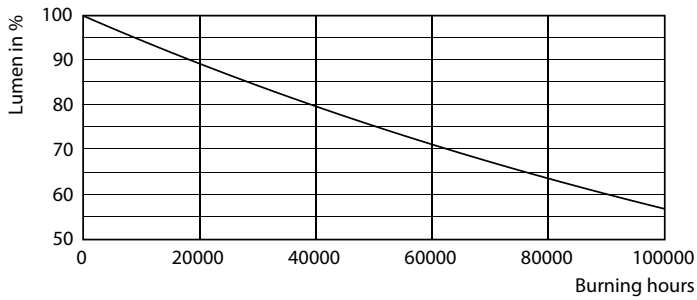

Product data

General information		LLMF At End Of Nominal Lifetime (Nom) 70 %	
Cap-Base	G13 [Medium Bi-Pin Fluorescent]	Operating and electrical	
CE mark	Yes	Input Frequency	50 to 60 Hz
EU RoHS compliant	Yes	Power (Nom)	15.5 W
Nominal Lifetime (Nom)	60000 h	Lamp Current (Max)	73 mA
Switching Cycle	200000	Lamp Current (Min)	67 mA
Flux measurement reference	Sphere	Starting Time (Nom)	0.5 s
Tier	MASTER Value	Warm Up Time to 60% Light (Nom)	0.5 s
Light technical		Power Factor (Nom)	0.9
Color Code	830 [CCT of 3000K]	Voltage (Nom)	220-240 V
Beam Angle (Nom)	190 °	Temperature	
Luminous Flux (Nom)	2300 lm	T-Ambient (Max)	45 °C
Color Designation	White (WH)	T-Ambient (Min)	-20 °C
Correlated Color Temperature (Nom)	3000 K	T-Storage (Max)	65 °C
Luminous Efficacy (rated) (Nom)	148.00 lm/W	T-Storage (Min)	-40 °C
Color Consistency	<6	T-Case Maximum (Nom)	60 °C
Color Rendering Index (Nom)	80		

LEDtube MAS 15,5W G13 2300lm 830

MASTER Value LEDtube T8

Photometric data

LEDtube MAS 15,5W G13 2300lm 830

Lifetime

FailureRate

LifetimeVsTc

Lumen Maintenance Diagram