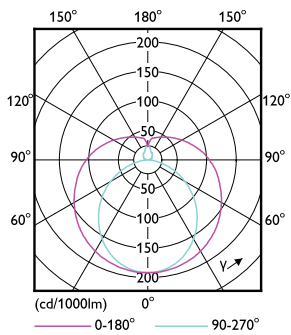

Product data

General information		LLMF At End Of Nominal Lifetime (Nom) 70 %	
Cap-Base	G13 [Medium Bi-Pin Fluorescent]	Operating and electrical	
CE mark	Yes	Input Frequency	50 to 60 Hz
EU RoHS compliant	Yes	Power (Nom)	15.5 W
Nominal Lifetime (Nom)	60000 h	Lamp Current (Max)	73 mA
Switching Cycle	200000	Lamp Current (Min)	67 mA
Flux measurement reference	Sphere	Starting Time (Nom)	0.5 s
Tier	MASTER Value	Warm Up Time to 60% Light (Nom)	0.5 s
Light technical		Power Factor (Nom)	0.9
Color Code	830 [CCT of 3000K]	Voltage (Nom)	220-240 V
Beam Angle (Nom)	190 °	Temperature	
Luminous Flux (Nom)	2300 lm	T-Ambient (Max)	45 °C
Color Designation	White (WH)	T-Ambient (Min)	-20 °C
Correlated Color Temperature (Nom)	3000 K	T-Storage (Max)	65 °C
Luminous Efficacy (rated) (Nom)	148.00 lm/W	T-Storage (Min)	-40 °C
Color Consistency	<6	T-Case Maximum (Nom)	60 °C
Color Rendering Index (Nom)	80		

MASTER Value LEDtube T8

Controls and dimming	
Dimmable	No
Mechanical and housing	
Bulb Finish	Frosted
Bulb Material	Glass
Product Length	1200 mm
Bulb Shape	Tube, double-ended
Approval and application	
Energy Efficiency Class	D
Energy Saving Product	Yes
Approval Marks	RoHS compliance TUV CE marking KEMA Keur certificate
Energy Consumption kWh/1000 h	16 kWh

Dimensional drawing

Product	D1	D2	A1	A2	A3
MASTER LEDtube VLE 1200mm UO 15.5W 830 T8	25.8 mm	28 mm	1198.2 mm	1205.3 mm	1212.4 mm

MASTER LEDtube VLE 1200mm UO 15.5W 830 T8

Photometric data

LEDtube MAS 15,5W G13 2300lm