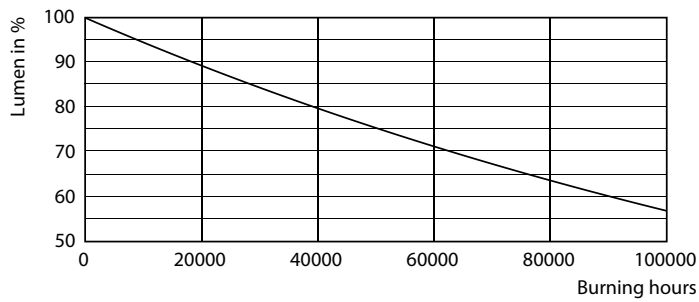

LEDtube MAS 15,5W G13 2300lm 830

MASTER Value LEDtube T8

Fotometriske data

LEDtube MAS 15,5W G13 2300lm 830

Levetid

FailureRate

LifetimeVsTc

Lumen Maintenance Diagram