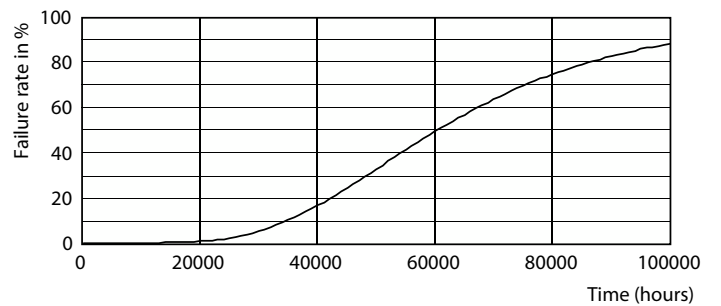

LEDtube MAS 15,5W G13 2300lm 830

MASTER Value LEDtube T8

Fotometriske data

LEDtube MAS 15,5W G13 2300lm 830

Levetid

FailureRate

LifetimeVsTc

Lumen Maintenance Diagram