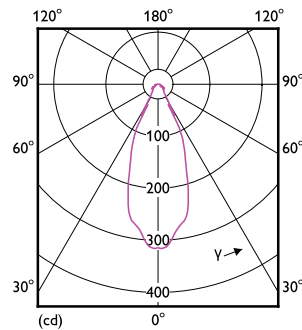

Målskitse

MAS ExpertColor 10.8-50W 930 AR111 40D

Product	D	C
MAS ExpertColor 10.8-50W 930 AR111 40D	111 mm	61 mm

Fotometriske data

LEDspots MAS SLR 10,8W AR111 G53 930 9D-POC POC

LEDspots MAS SLR 10,8W AR111 G53 930 40D-LDD LDD

MASTER LED-spot ExpertColor AR111

Fotometriske data

© Philips Lighting B.V. 2022

LEDspots MAS SLR 10,8W AR111 G53 930 40D-ADL ADL

Levetid

Life Expectancy Diagram

Lumen Maintenance Diagram