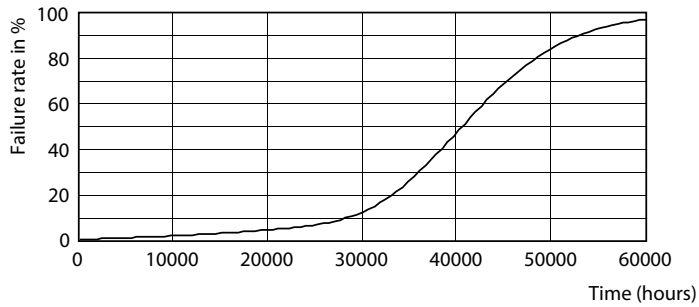

MASTER LED-spot ExpertColor AR111

Fotometriske data

© Philips Lighting B.V. 2022

LEDspots MAS SLR 10,8W AR111 G53 930 40D-ADL ADL

Levetid

Life Expectancy Diagram

Lumen Maintenance Diagram