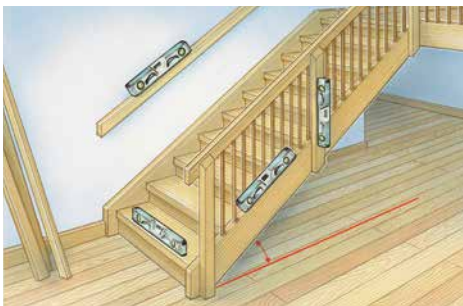

DigiLevel Plus

Digital electronic spirit levels:
precise and easy to use

Rev.1.116

- **The intelligent spirit level:** the intelligent spirit level with vertical and horizontal angle display.
- **Reference function** for transferring angles
- **Selectable units:** ° degrees, %, mm/m
- **Optimal use by AutoSound:**
The horizontal, vertical and 45° position is displayed together with an acoustic signal
- helpful when aligning objects.
- **FlipDisplay:** the display automatically turns when overhead measurements are involved. So the illuminated display is well readable under all conditions.
- **Calibration function** to recalibrate the sensor and increase the measuring accuracy
- illuminated display
- vertical and horizontal vial
- milled measuring surfaces
- strong magnets