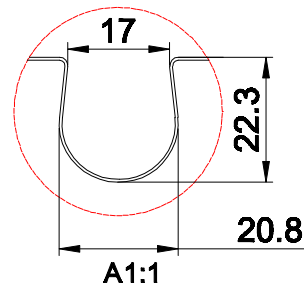

Product:

Floor heating plate $\varnothing 20\text{mm} \times 280\text{mm} \times 1150\text{mm}$

Scale:	1:5
Material	EN AW 1060-H24
Material thickness	0.4mm \pm 10%
Material length	1150mm.
Product width	280mm.