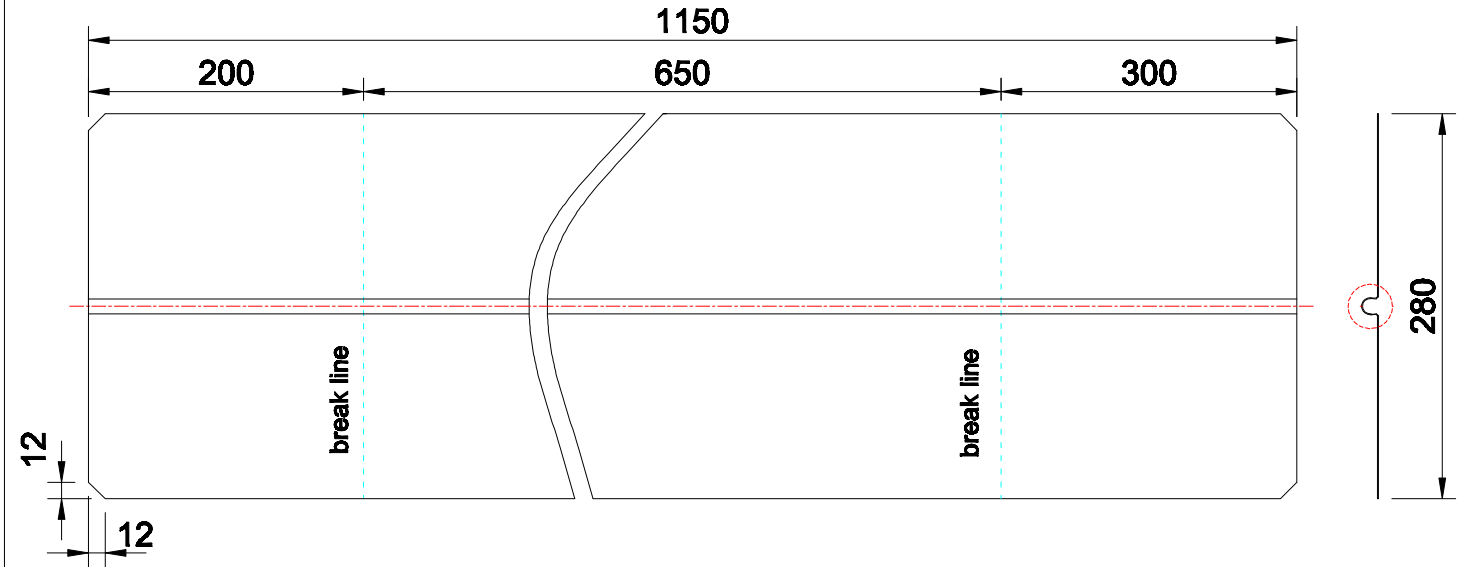

Product:

Floor heating plate $\varnothing 20\text{mm} \times 280\text{mm} \times 1150\text{mm}$

Scale:	1:5
Material	EN AW 1060-H24
Material thickness	0.4mm \pm 10%
Material length	1150mm.
Product width	280mm.