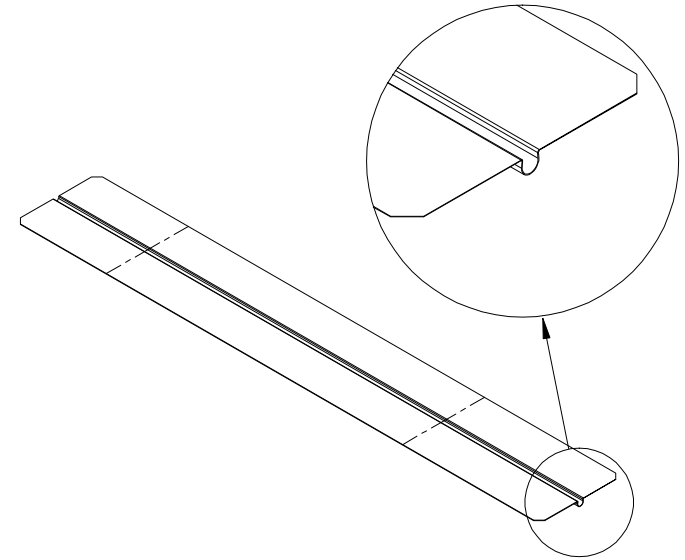

Product:

Floor heating plate $\varnothing 20\text{mm} \times 280\text{mm} \times 1150\text{mm}$

Scale:	1:5
Material	EN AW 1060-H24
Material thickness	0.4mm \pm 10%
Material length	1150mm.
Product width	280mm.