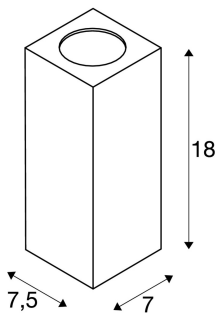

THEO WALL

outdoor wall light, QPAR51, square, silver-grey, max. 35W

Wall light of the THEO series, made from aluminium and glass, with one light outlet. It is suitable for use outdoors thanks to its IP44 protection class. The electrical connection of the luminaire, which comes in three colours, is directly to the 230V mains supply. The THEO series contains other ceiling lights can therefore be used universally.

TECHNICAL DATA

Item no.:	229524
Socket	GU10
Lamp	QPAR51
Number of sockets	1
Lamps included	0
Number of different light outlets	1
Primary nominal voltage	230V ~50Hz mA/V
Width	7.0 cm
Height	18.0 cm
Depth	7.5 cm
Net weight	0.687 kg
Gross weight	0.756 kg
IP Code	IP 44
Safety class	I
Assembly	Surface
Assembly details	Wall
Wattage	35.0 W
BIG WHITE Page	650