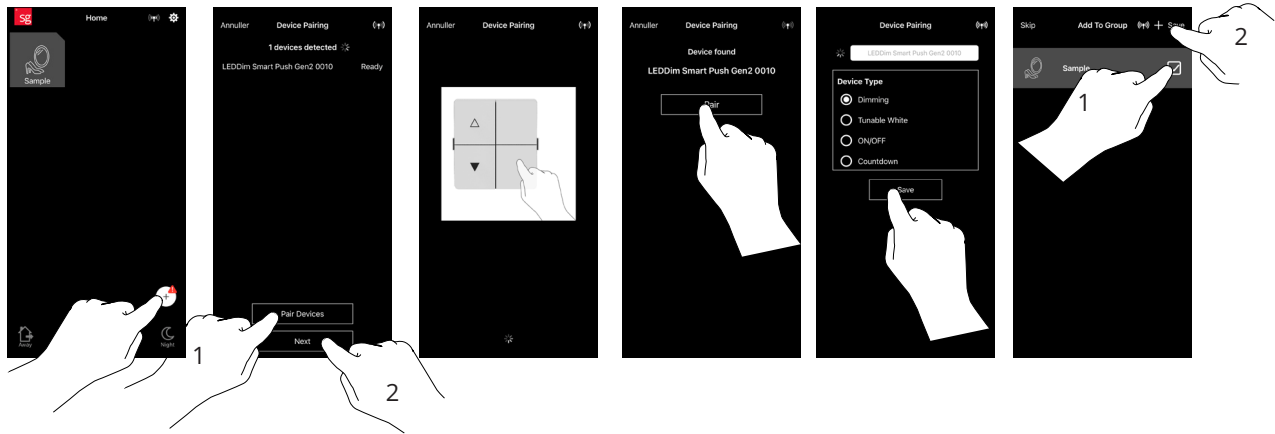

Pairing

Assign Shortcut

Assign Group

Assign Scene

Assign Single Device

Advanced Settings