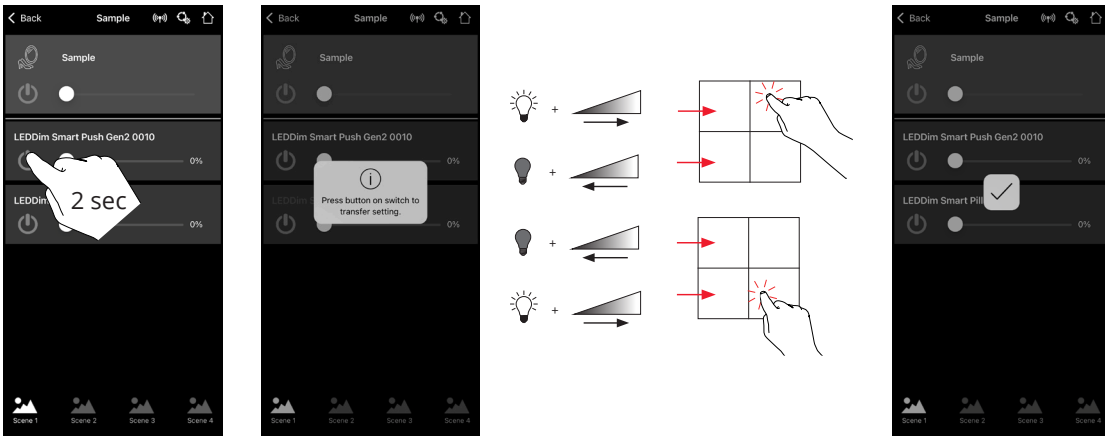

Pairing

Assign Shortcut

Assign Group

Assign Scene

Assign Single Device

Advanced Settings