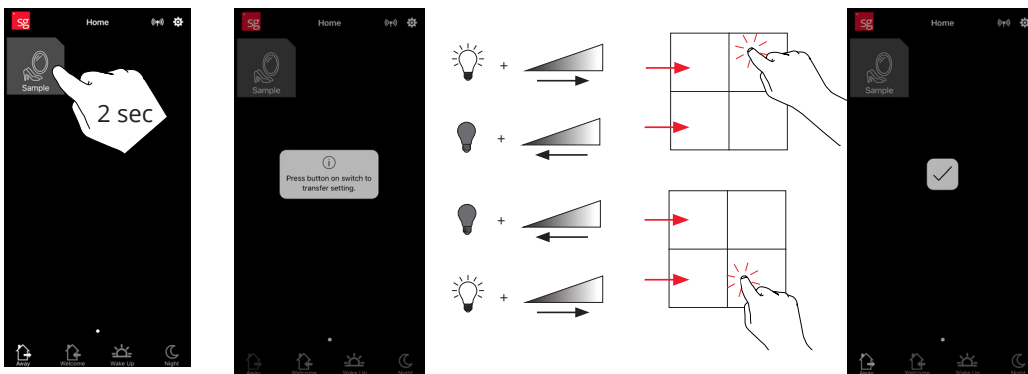

Pairing

Assign Shortcut

Assign Group

Assign Scene

Assign Single Device

Advanced Settings