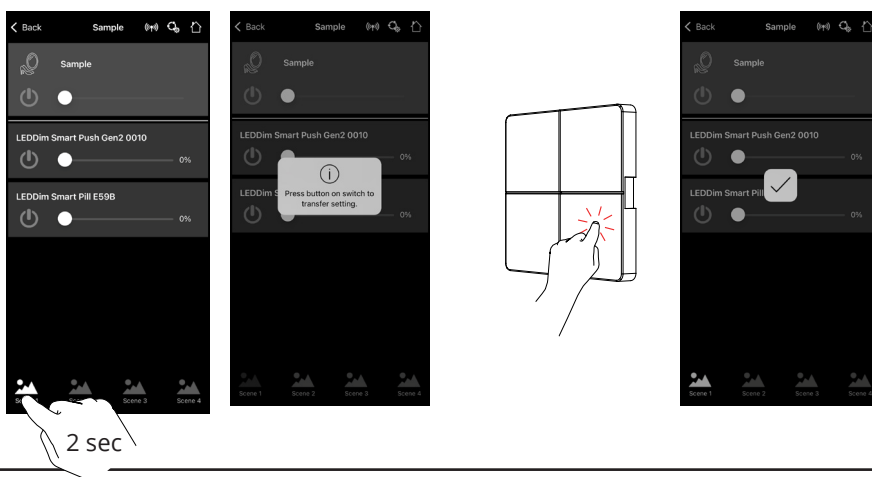

Pairing

Assign Shortcut

Assign Group

Assign Scene

Assign Single Device

Advanced Settings