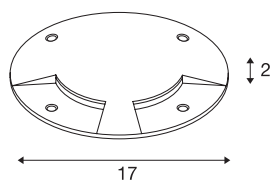

### 2 outlets, anthracite

The LED PLOT module is used for effect and orientation lighting in outdoor areas. Together with this BIG PLOT cover made of aluminium, atmospheric lighting effects can be created. Also in anthracite, the decorative component can convince with its high quality. With its IP 20 protection class, it is protected in the best possible way.

## TECHNICAL DATA

Item no.:	1001262
Height	2 cm
Diameter	17 cm
Net weight	0.346 kg
Gross weight	0.472 kg
IP Code	IP 20
Assembly	Surface
Assembly details	Ground
Color	anthracite
BIG WHITE Page	728