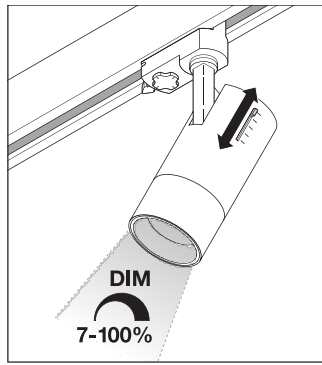

Referencer/links

- Se mere om garanti på www.ledvance.dk/garanti

ANSVARSKRIVELSE

Ret til ændringer uden varsel. Fejl og undladelser undtaget. Sørg altid for at bruge den seneste udgivelse.